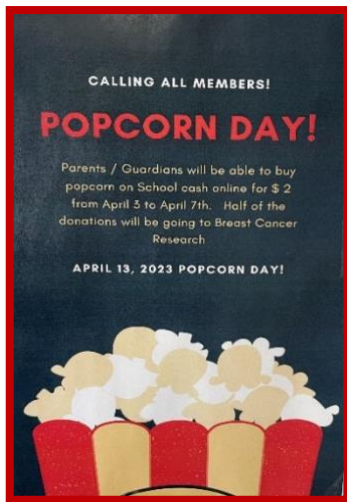

LOCHDALE COMMUNITY SCHOOL

April 2023

Hello Lochdale Families,

Happy Spring! We are all looking forward to the longer daylight hours that bring about more time outside in our beautiful community! In this newsletter, you will find information about upcoming school events, programs, and fundraisers.

Sincerely,

Lochdale Community Office

Spirit Week April 11th - 14th

April 11th – PJ Day- wear your pjs
April 12th – Tropical Day – wear bright colours and flowered patterns
April 13th – School Colours Day – wear blue and yellow
April 14th – Support cancer research day – wear pink or yellow